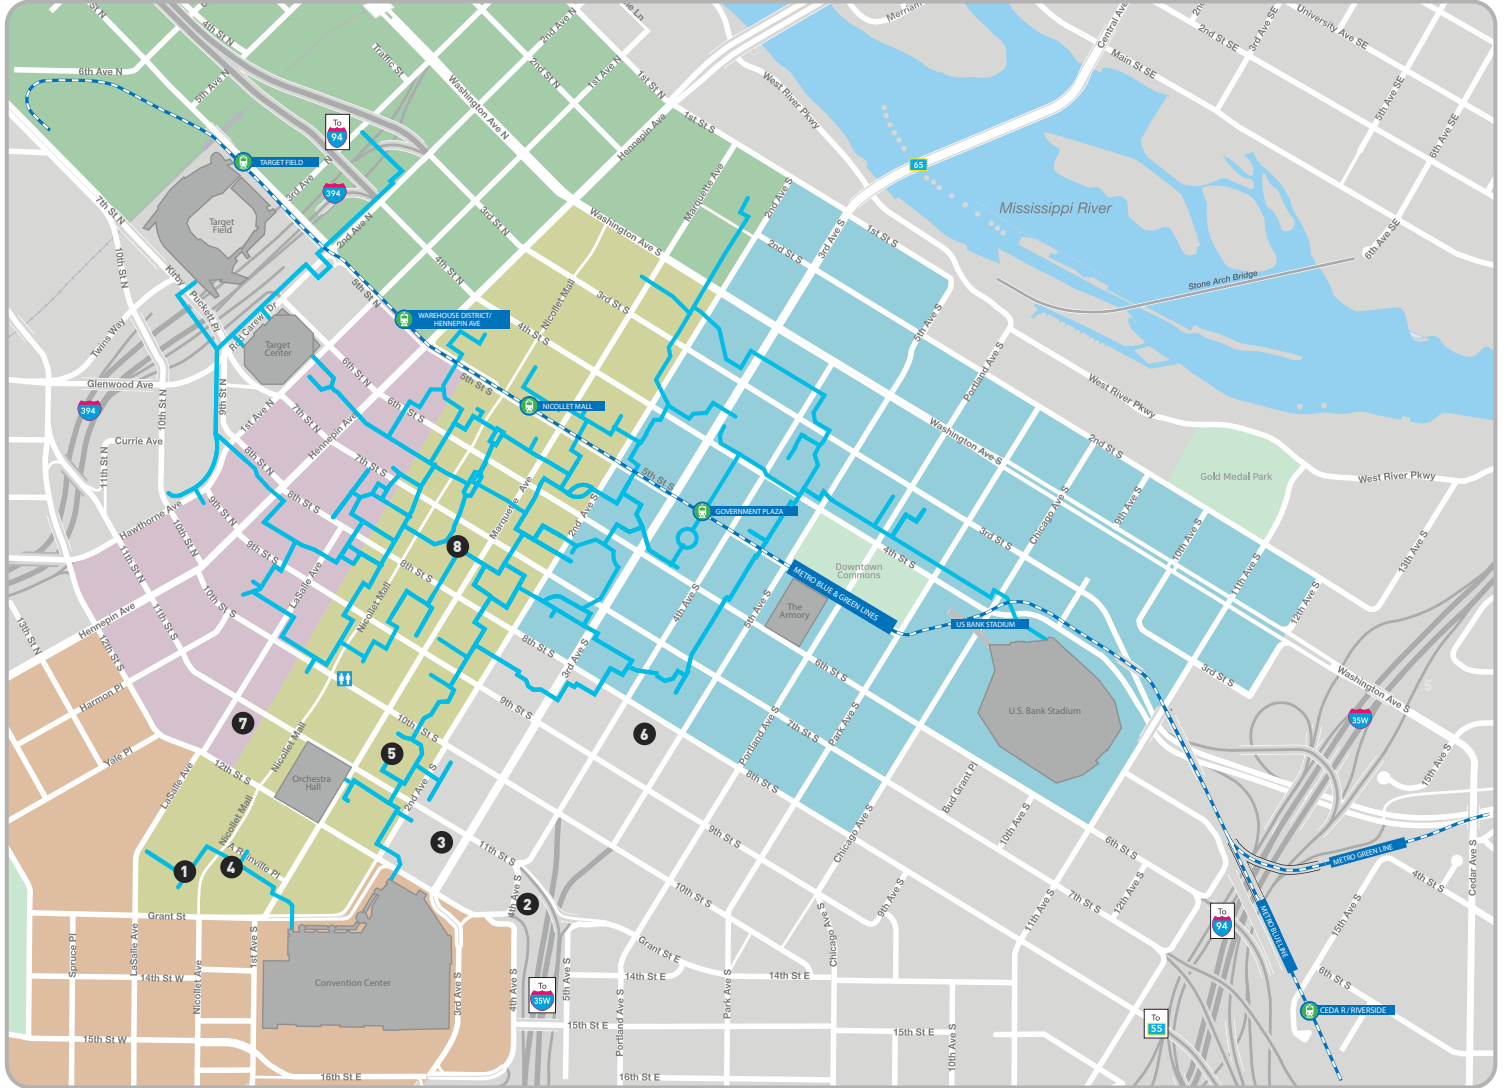

2022 ASEE ANNUAL CONFERENCE & EXPOSITION

JUNE 26 - 29, 2022

MINNEAPOLIS CONVENTION CENTER | MINNEAPOLIS, MN

HOTELS | DISTANCE TO CONVENTION CENTER | SINGLE/DOUBLE/TRIPLE/QUAD OCCUPANCY

- 1 Hyatt Regency Minneapolis | 2 Blocks | \$229.00 / \$229.00 / \$254.00 / \$279.00
- 2 Hilton Garden Inn | 1 Block | \$199.00 / \$199.00 / \$209.00 / \$219.00
- 3 Holiday Inn Express | 1 Block | \$199.00 / \$209.00 / \$219.00 / \$229.00
- 4 Millennium Hotel | 1.5 Blocks | \$189.00 / \$189.00 / \$199.00 / \$209.00
- 5 Hilton Minneapolis | 2 Bocks | \$229.00 / \$229.00 / \$249.00 / \$269.00
- 6 Best Western Normandy Inn & Suites | 4 Blocks | \$204.00 / \$204.00 / \$214.00 / \$224.00
- 7 DoubleTree Suites by Hilton Minneapolis | 4.5 Blocks | \$239.00 / \$239.00 / \$259.00 / \$279.00
- 8 Marquette (The) | 6 Blocks | \$199.00 / \$199.00 / \$219.00 / \$239.00

*Rates are per room per night. A 14.025% state and city tax will be added to the room rate. Taxes are subject to change.

*All hotels are within a 5 minute walk of the convention center and are located on the Skyway system.